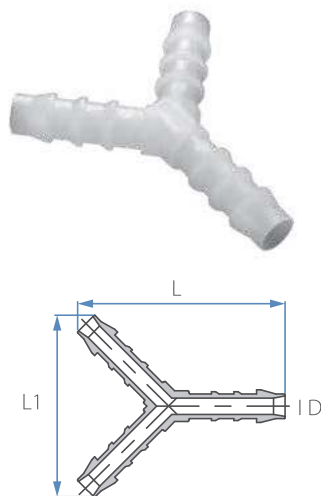

iQ parts
IQ-PARTS-SHOP.COM

**SPECS &
INFORMATION**

Fittings Products

PVDF Fittings

PVDF

Working pressure
Up to 14 BAR
(200 psi) at 20 °C

Temperature
-20 °C -120 °C
(subject to application)

Fittings' dimensions
refer to tube ID or OD, with respect
to the common application

Union Hose Connector

Cat. No.	Tube ID mm	L mm	Color
12556244001	4	36.6	
12556245001	5	47.0	
12556246001	6	52.2	
12556248001	8	59.3	
12556250001	10	63.0	White
12556252001	12	66.0	
12556254001	14	71.8	
12556256001	16	72.5	
12556259001	19	73.5	

Cat. No.	Tube ID inch	L mm	Color
12356202001	5/32"	36.6	
12356203001	3/16"	47.0	
12356204001	1/4"	52.2	
12356205001	5/16"	59.3	
12356206001	3/8"	63.0	White
12356208001	1/2"	66.3	
12356209001	9/16"	71.9	
12356210001	5/8"	71.4	
12356211001	11/16"	59.1	
12356212001	3/4"	73.8	

Note: Packing 25 unit

Y Hose Connector

Cat. No.	Tube ID mm	L mm	L1 mm	Color
12556344441	4	35.0	31.0	
12556346461	6	51.2	44.5	
12556348481	8	56.6	40.6	White
12556350501	10	62.3	55.0	
12556357571	17	63.3	57.7	